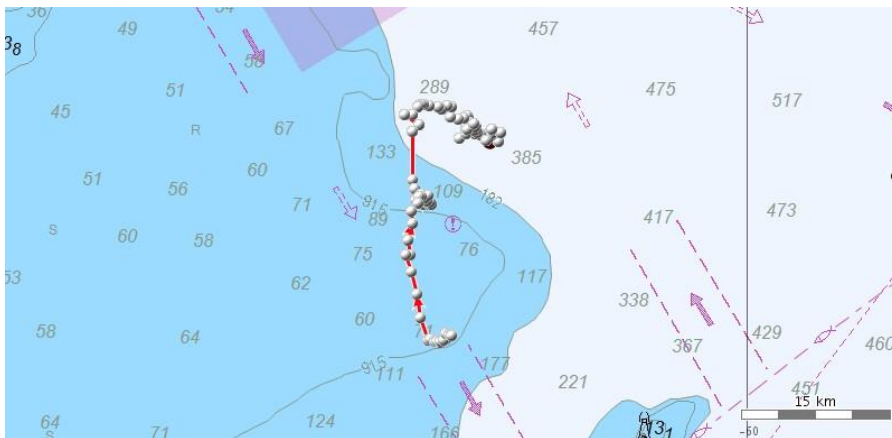

Current Satellite tag locations August 6, 2015 (9:00 am):

1.) Coordinates: 47°31'36" N and 59°55'53" W

2.) Coordinates: 47°29'47" N and 60°20'40" W

3.) Coordinates: 48°10'44" N and 63°49'29" W

4.) Coordinates: 48°12'56" N and 62°17'57" W

5.) Coordinates: 46°29'49" N and 60°20'51" W

Google Earth Image of all 5 locations: